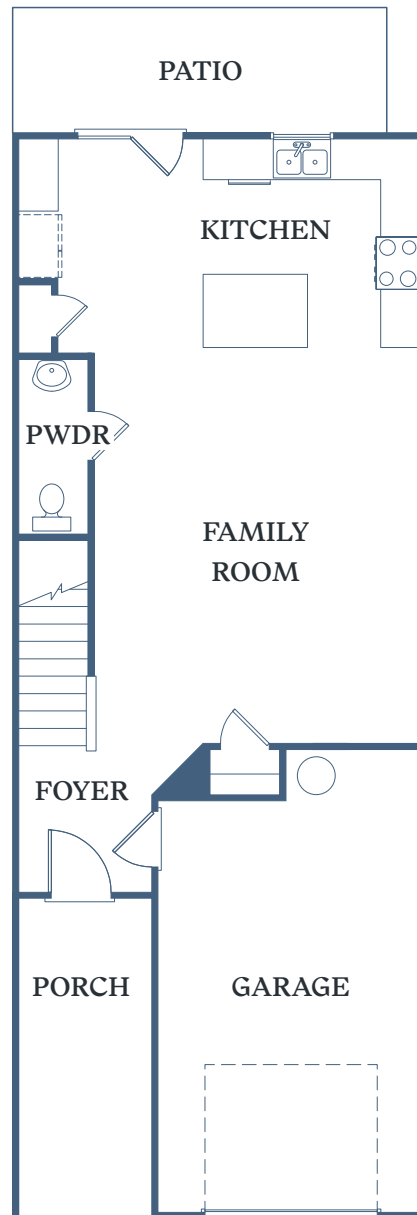

TESSA

BARROW CROSSING

CARL

2 BED + OFFICE

2.5 BATH

1,646 SF

116 Dolcetto Drive
Winder, GA 30680

TessaBarrowCrossing.com

1ST FLOOR – 665 SF

2ND FLOOR – 991 SF

Information is believed to be accurate, but not warranted. Specification, pricing and availability are subject to change without notice. See agent for details. Artist's renderings and floorplans are approximate only and are not meant to be exact depictions of the unit. Drawings are not to scale. Your selected floorplan may vary from this illustration due to design configuration and architectural styling. Not all features are available in every apartment. All square footages are approximate.