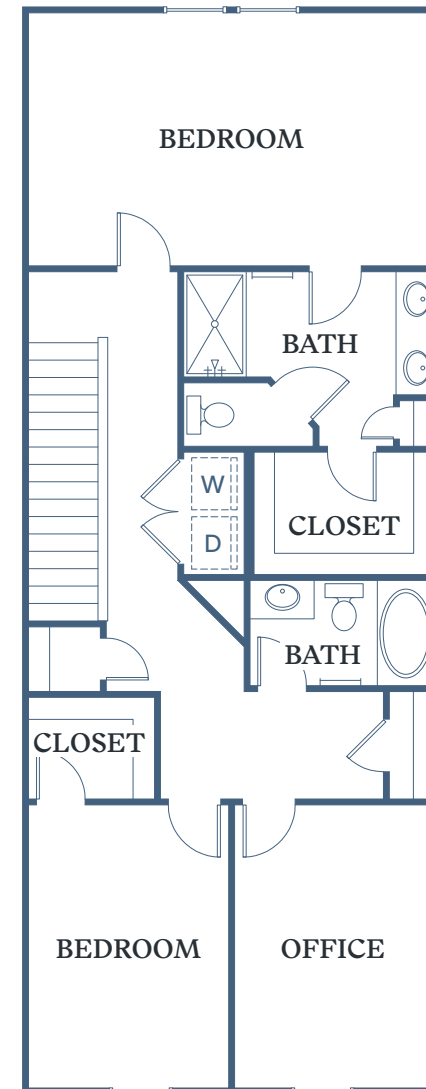

TESSA

BARROW CROSSING

CARL

2 BED + OFFICE

2.5 BATH

1,646 SF

116 Dolcetto Drive
Winder, GA 30680

TessaBarrowCrossing.com

1ST FLOOR – 665 SF

2ND FLOOR – 991 SF

Information is believed to be accurate, but not warranted. Specification, pricing and availability are subject to change without notice. See agent for details. Artist's renderings and floorplans are approximate only and are not meant to be exact depictions of the unit. Drawings are not to scale. Your selected floorplan may vary from this illustration due to design configuration and architectural styling. Not all features are available in every apartment. All square footages are approximate.