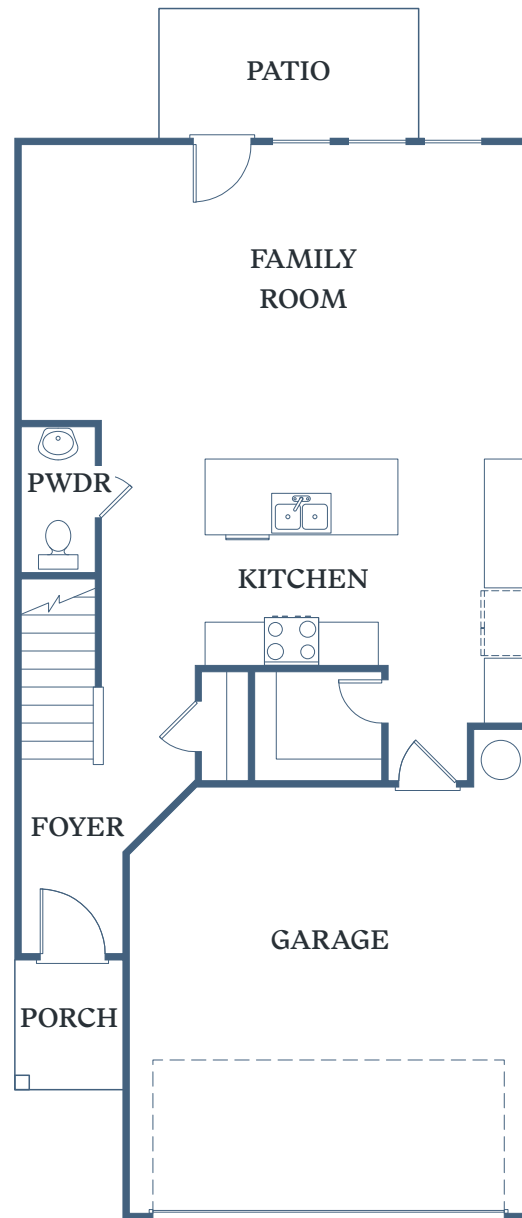

TESSA

BARROW CROSSING

EVERGREEN

3 BED
2.5 BATH
1,882 SF

116 Dolcetto Drive
Winder, GA 30680

TessaBarrowCrossing.com

1ST FLOOR – 760 SF

2ND FLOOR – 1,092 SF

Information is believed to be accurate, but not warranted. Specification, pricing and availability are subject to change without notice. See agent for details. Artist's renderings and floorplans are approximate only and are not meant to be exact depictions of the unit. Drawings are not to scale. Your selected floorplan may vary from this illustration due to design configuration and architectural styling. Not all features are available in every apartment. All square footages are approximate.