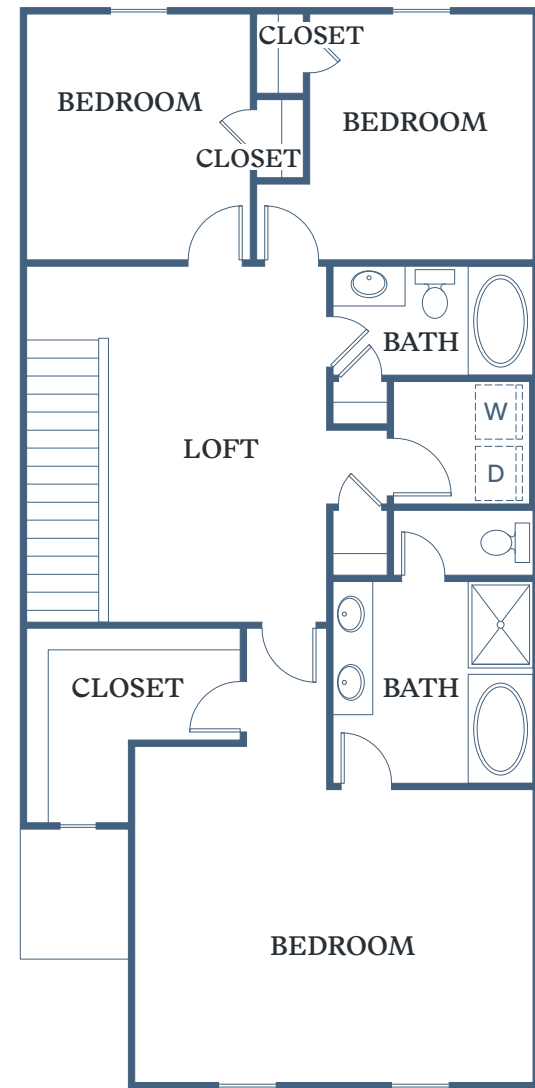

TESSA

BARROW CROSSING

EVERGREEN

3 BED
2.5 BATH
1,882 SF

116 Dolcetto Drive
Winder, GA 30680

TessaBarrowCrossing.com

1ST FLOOR – 760 SF

2ND FLOOR – 1,092 SF

Information is believed to be accurate, but not warranted. Specification, pricing and availability are subject to change without notice. See agent for details. Artist's renderings and floorplans are approximate only and are not meant to be exact depictions of the unit. Drawings are not to scale. Your selected floorplan may vary from this illustration due to design configuration and architectural styling. Not all features are available in every apartment. All square footages are approximate.