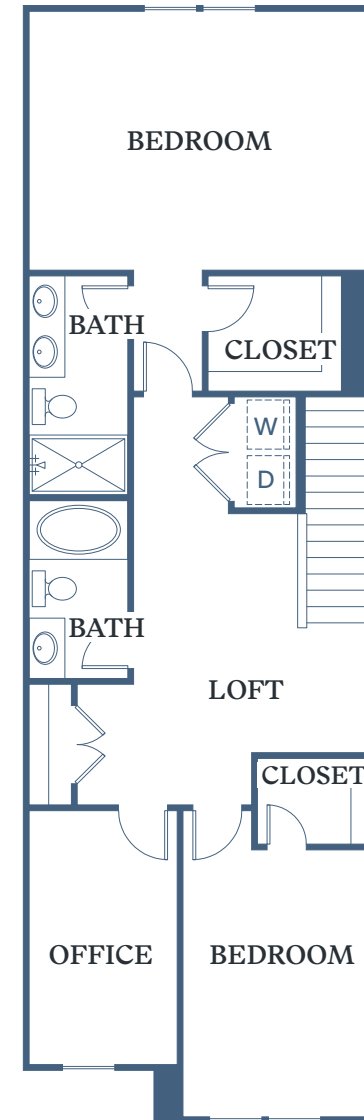

TESSA

BARROW CROSSING

GRAYSON

2 BED + OFFICE

2.5 BATH

1,628 SF

116 Dolcetto Drive
Winder, GA 30680

TessaBarrowCrossing.com

1ST FLOOR – 662 SF

2ND FLOOR – 966 SF

Information is believed to be accurate, but not warranted. Specification, pricing and availability are subject to change without notice. See agent for details. Artist's renderings and floorplans are approximate only and are not meant to be exact depictions of the unit. Drawings are not to scale. Your selected floorplan may vary from this illustration due to design configuration and architectural styling. Not all features are available in every apartment. All square footages are approximate.