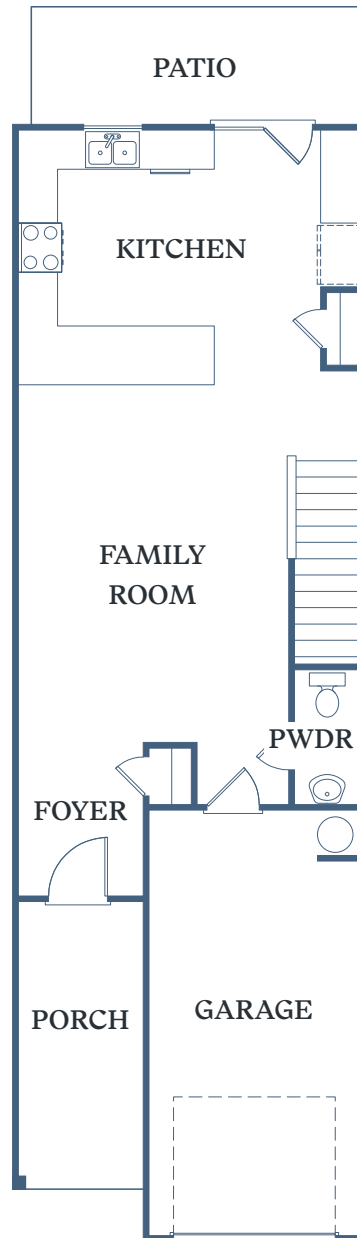

TESSA

BARROW CROSSING

GRAYSON

2 BED + OFFICE

2.5 BATH

1,628 SF

116 Dolcetto Drive
Winder, GA 30680

TessaBarrowCrossing.com

1ST FLOOR – 662 SF

2ND FLOOR – 966 SF

Information is believed to be accurate, but not warranted. Specification, pricing and availability are subject to change without notice. See agent for details. Artist's renderings and floorplans are approximate only and are not meant to be exact depictions of the unit. Drawings are not to scale. Your selected floorplan may vary from this illustration due to design configuration and architectural styling. Not all features are available in every apartment. All square footages are approximate.