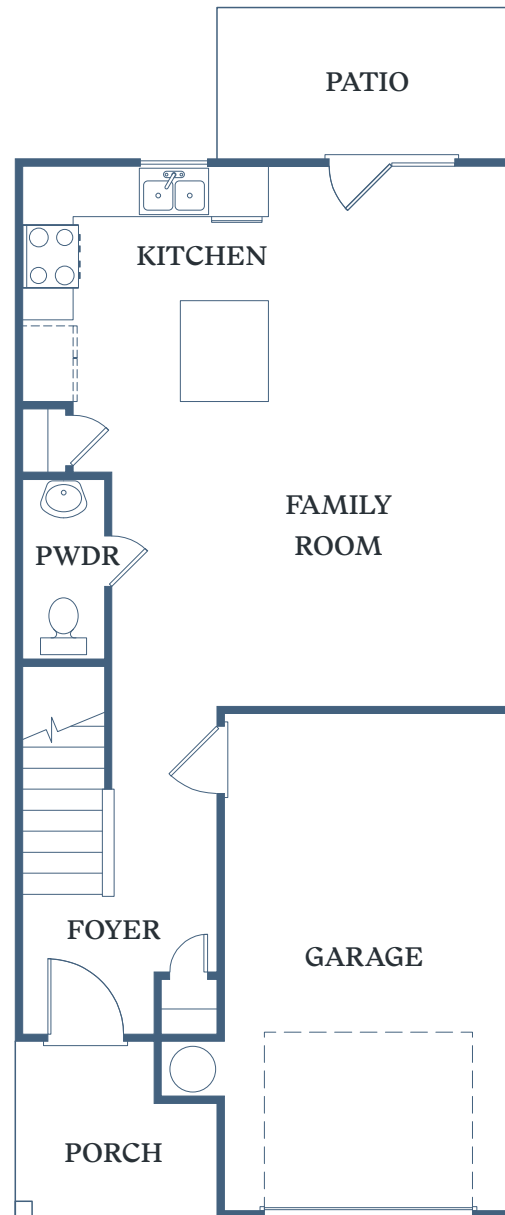

TESSA

BARROW CROSSING

RUSSELL

2 BED
2.5 BATH
1,364 SF

116 Dolcetto Drive
Winder, GA 30680

TessaBarrowCrossing.com

1ST FLOOR – 548 SF

2ND FLOOR – 816 SF

Information is believed to be accurate, but not warranted. Specification, pricing and availability are subject to change without notice. See agent for details. Artist's renderings and floorplans are approximate only and are not meant to be exact depictions of the unit. Drawings are not to scale. Your selected floorplan may vary from this illustration due to design configuration and architectural styling. Not all features are available in every apartment. All square footages are approximate.