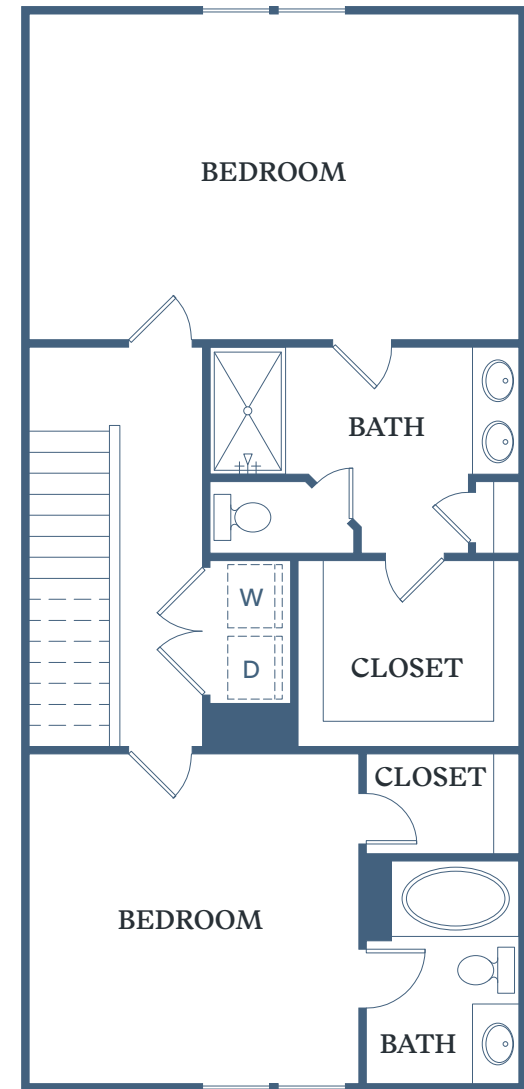

TESSA

BARROW CROSSING

RUSSELL

2 BED
2.5 BATH
1,364 SF

116 Dolcetto Drive
Winder, GA 30680

TessaBarrowCrossing.com

1ST FLOOR – 548 SF

2ND FLOOR – 816 SF

Information is believed to be accurate, but not warranted. Specification, pricing and availability are subject to change without notice. See agent for details. Artist's renderings and floorplans are approximate only and are not meant to be exact depictions of the unit. Drawings are not to scale. Your selected floorplan may vary from this illustration due to design configuration and architectural styling. Not all features are available in every apartment. All square footages are approximate.