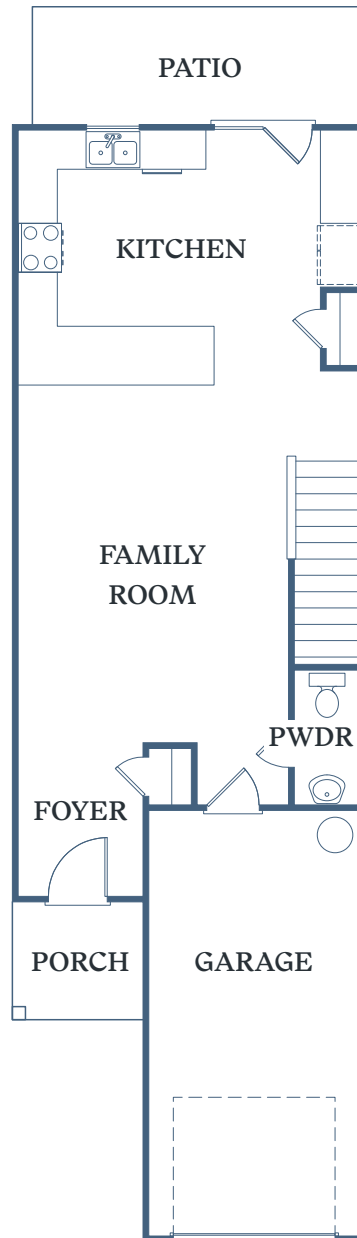

# TESSA

BARROW CROSSING

## WINDSOR

2 BED  
2.5 BATH  
1,503 SF

116 Dolcetto Drive  
Winder, GA 30680

TessaBarrowCrossing.com

1<sup>ST</sup> FLOOR – 662 SF

2<sup>ND</sup> FLOOR – 841 SF

Information is believed to be accurate, but not warranted. Specification, pricing and availability are subject to change without notice. See agent for details. Artist's renderings and floorplans are approximate only and are not meant to be exact depictions of the unit. Drawings are not to scale. Your selected floorplan may vary from this illustration due to design configuration and architectural styling. Not all features are available in every apartment. All square footages are approximate.