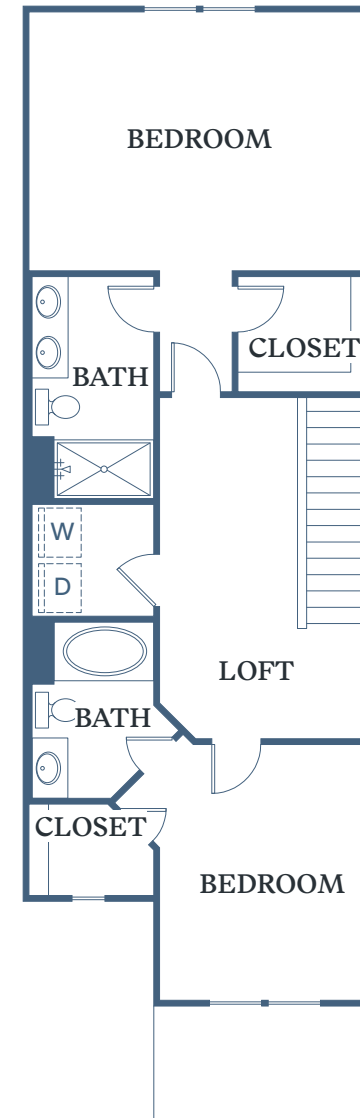

# TESSA

BARROW CROSSING

## WINDSOR

2 BED  
2.5 BATH  
1,503 SF

116 Dolcetto Drive  
Winder, GA 30680

TessaBarrowCrossing.com

1<sup>ST</sup> FLOOR – 662 SF

2<sup>ND</sup> FLOOR – 841 SF

Information is believed to be accurate, but not warranted. Specification, pricing and availability are subject to change without notice. See agent for details. Artist's renderings and floorplans are approximate only and are not meant to be exact depictions of the unit. Drawings are not to scale. Your selected floorplan may vary from this illustration due to design configuration and architectural styling. Not all features are available in every apartment. All square footages are approximate.