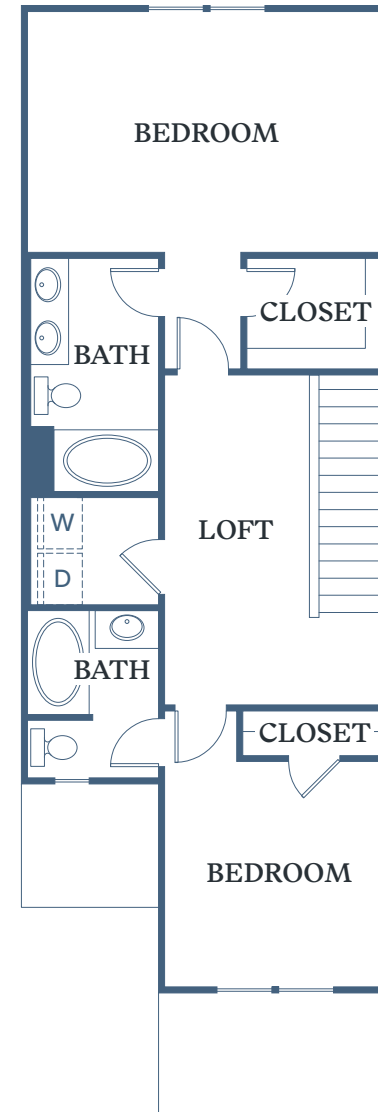

TESSA

BARROW CROSSING

YORKSHIRE

2 BED
2.5 BATH
1,375 SF

116 Dolcetto Drive
Winder, GA 30680

TessaBarrowCrossing.com

1ST FLOOR – 621 SF

2ND FLOOR – 754 SF

Information is believed to be accurate, but not warranted. Specification, pricing and availability are subject to change without notice. See agent for details. Artist's renderings and floorplans are approximate only and are not meant to be exact depictions of the unit. Drawings are not to scale. Your selected floorplan may vary from this illustration due to design configuration and architectural styling. Not all features are available in every apartment. All square footages are approximate.