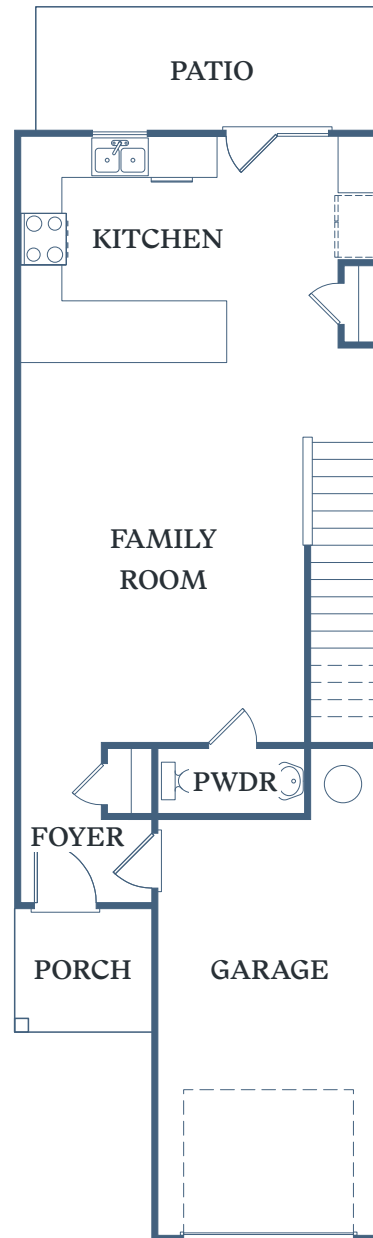

TESSA

BARROW CROSSING

YORKSHIRE

2 BED
2.5 BATH
1,375 SF

116 Dolcetto Drive
Winder, GA 30680

TessaBarrowCrossing.com

1ST FLOOR – 621 SF

2ND FLOOR – 754 SF

Information is believed to be accurate, but not warranted. Specification, pricing and availability are subject to change without notice. See agent for details. Artist's renderings and floorplans are approximate only and are not meant to be exact depictions of the unit. Drawings are not to scale. Your selected floorplan may vary from this illustration due to design configuration and architectural styling. Not all features are available in every apartment. All square footages are approximate.