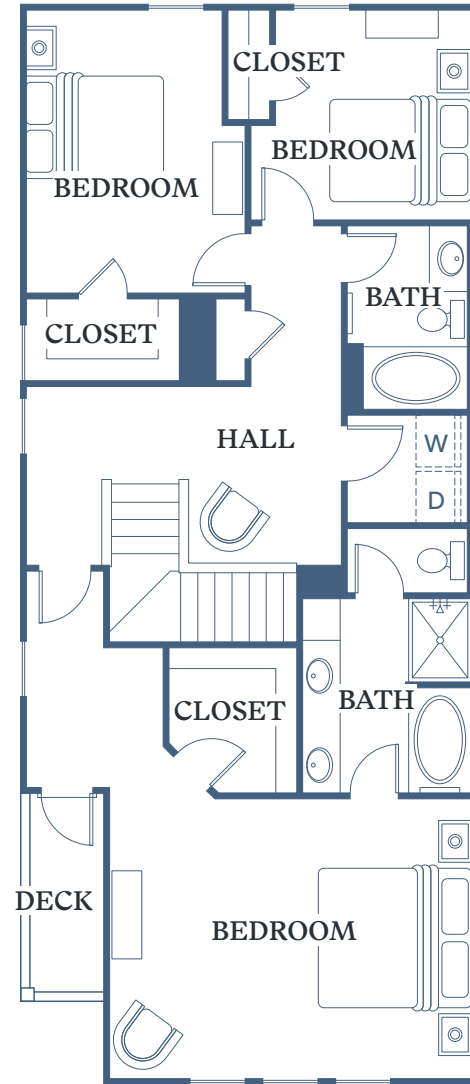

# TESSA

BARROW CROSSING

## BERKSHIRE

3 BED  
2.5 BATH  
1,766 SF

116 Dolcetto Drive  
Winder, GA 30680

TessaBarrowCrossing.com

1<sup>ST</sup> FLOOR

2<sup>ND</sup> FLOOR

Information is believed to be accurate, but not warranted. Specification, pricing and availability are subject to change without notice. See agent for details. Artist's renderings and floorplans are approximate only and are not meant to be exact depictions of the unit. Drawings are not to scale. Your selected floorplan may vary from this illustration due to design configuration and architectural styling. Not all features are available in every apartment. All square footages are approximate.