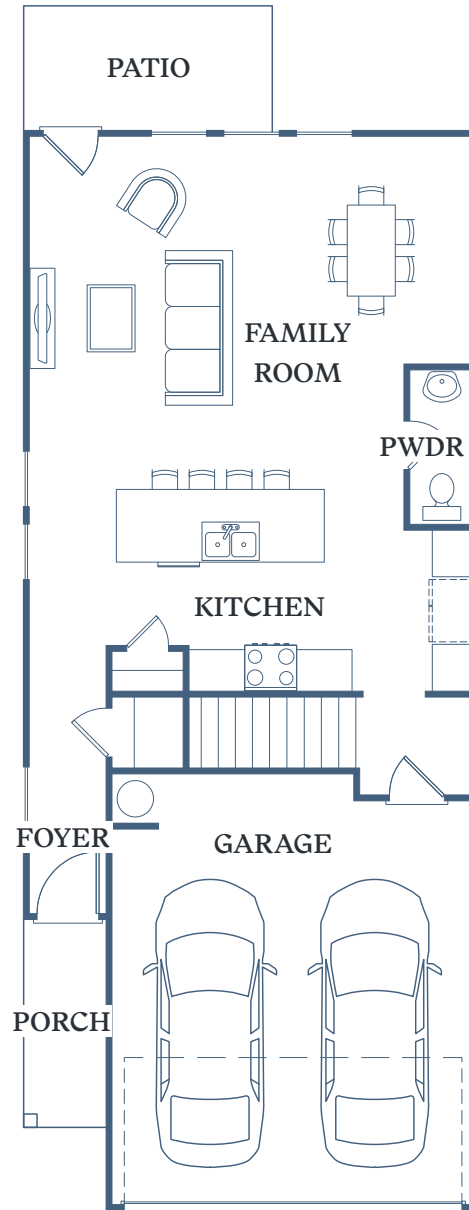

# TESSA

BARROW CROSSING

## BERKSHIRE

3 BED  
2.5 BATH  
1,766 SF

116 Dolcetto Drive  
Winder, GA 30680

TessaBarrowCrossing.com

1<sup>ST</sup> FLOOR

2<sup>ND</sup> FLOOR

Information is believed to be accurate, but not warranted. Specification, pricing and availability are subject to change without notice. See agent for details. Artist's renderings and floorplans are approximate only and are not meant to be exact depictions of the unit. Drawings are not to scale. Your selected floorplan may vary from this illustration due to design configuration and architectural styling. Not all features are available in every apartment. All square footages are approximate.