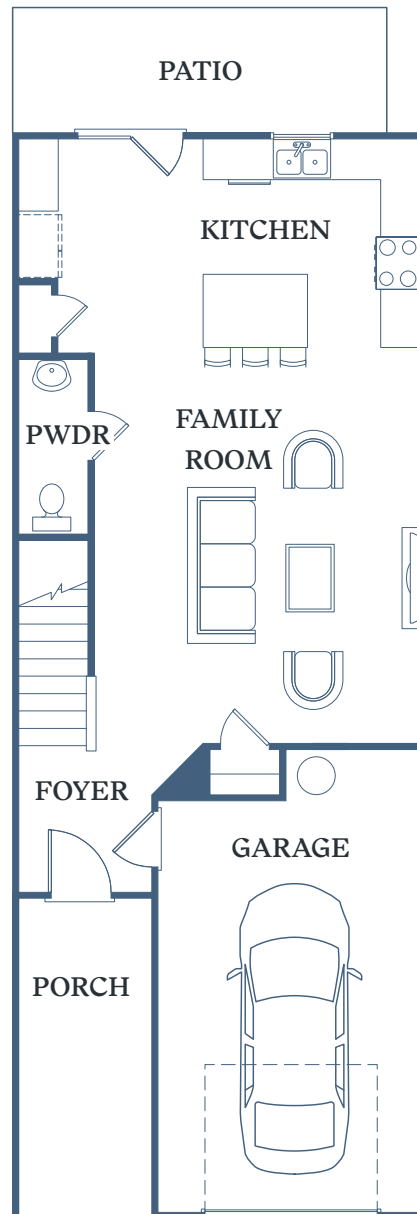

# TESSA

BARROW CROSSING

## CARL

2 BED + OFFICE

2.5 BATH

1,656 SF

116 Dolcetto Drive  
Winder, GA 30680

TessaBarrowCrossing.com

1<sup>ST</sup> FLOOR

2<sup>ND</sup> FLOOR

Information is believed to be accurate, but not warranted. Specification, pricing and availability are subject to change without notice. See agent for details. Artist's renderings and floorplans are approximate only and are not meant to be exact depictions of the unit. Drawings are not to scale. Your selected floorplan may vary from this illustration due to design configuration and architectural styling. Not all features are available in every apartment. All square footages are approximate.