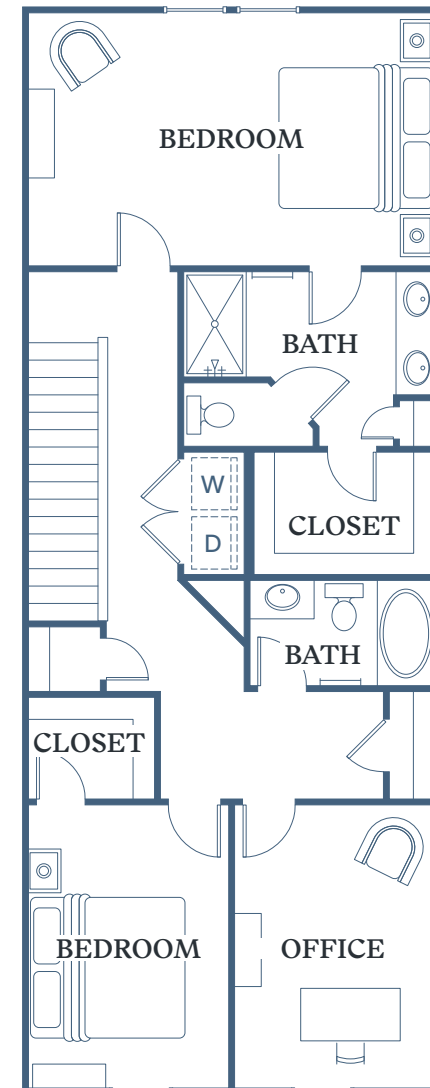

# TESSA

BARROW CROSSING

## CARL

2 BED + OFFICE

2.5 BATH

1,656 SF

116 Dolcetto Drive  
Winder, GA 30680

TessaBarrowCrossing.com

1<sup>ST</sup> FLOOR

2<sup>ND</sup> FLOOR

Information is believed to be accurate, but not warranted. Specification, pricing and availability are subject to change without notice. See agent for details. Artist's renderings and floorplans are approximate only and are not meant to be exact depictions of the unit. Drawings are not to scale. Your selected floorplan may vary from this illustration due to design configuration and architectural styling. Not all features are available in every apartment. All square footages are approximate.