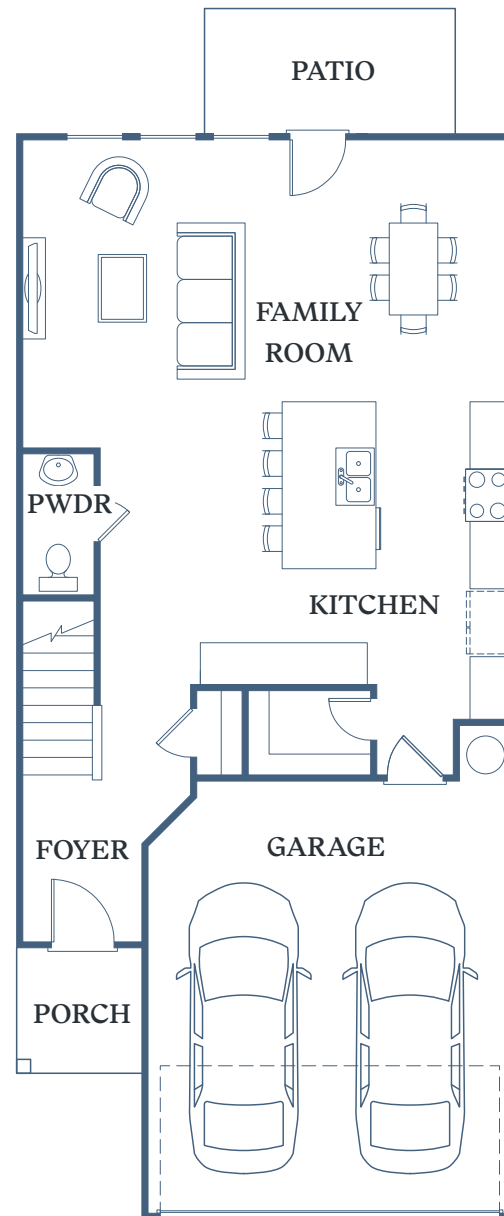

TESSA

BARROW CROSSING

Cragston

4 BED
2.5 BATH
1,912 SF

116 Dolcetto Drive
Winder, GA 30680

TessaBarrowCrossing.com

1ST FLOOR

2ND FLOOR

Information is believed to be accurate, but not warranted. Specification, pricing and availability are subject to change without notice. See agent for details. Artist's renderings and floorplans are approximate only and are not meant to be exact depictions of the unit. Drawings are not to scale. Your selected floorplan may vary from this illustration due to design configuration and architectural styling. Not all features are available in every apartment. All square footages are approximate.