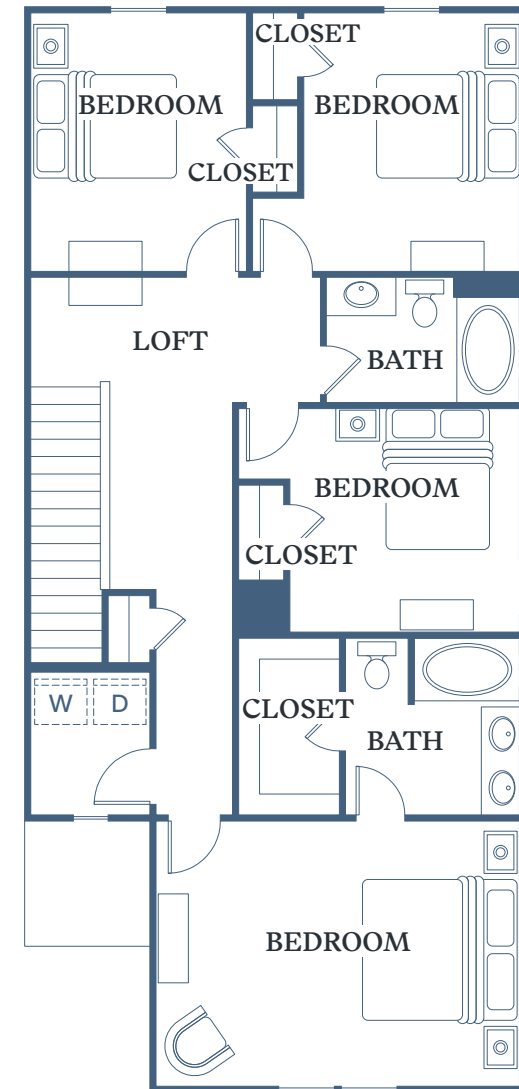

TESSA

BARROW CROSSING

Cragston

4 BED
2.5 BATH
1,912 SF

116 Dolcetto Drive
Winder, GA 30680

TessaBarrowCrossing.com

1ST FLOOR

2ND FLOOR

Information is believed to be accurate, but not warranted. Specification, pricing and availability are subject to change without notice. See agent for details. Artist's renderings and floorplans are approximate only and are not meant to be exact depictions of the unit. Drawings are not to scale. Your selected floorplan may vary from this illustration due to design configuration and architectural styling. Not all features are available in every apartment. All square footages are approximate.