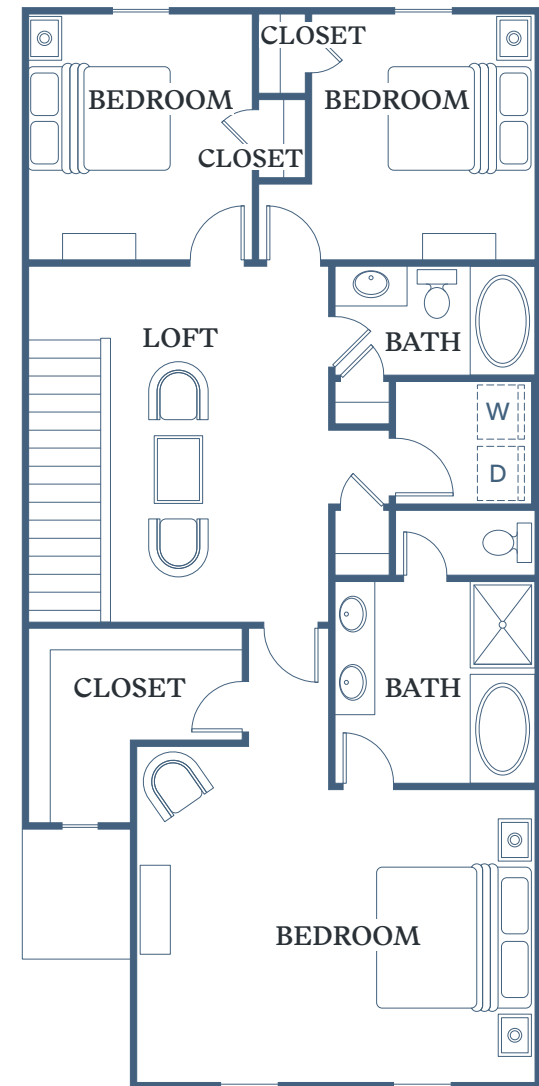

TESSA

BARROW CROSSING

EVERGREEN

3 BED
2.5 BATH
1,852 SF

116 Dolcetto Drive
Winder, GA 30680

TessaBarrowCrossing.com

1ST FLOOR

2ND FLOOR

Information is believed to be accurate, but not warranted. Specification, pricing and availability are subject to change without notice. See agent for details. Artist's renderings and floorplans are approximate only and are not meant to be exact depictions of the unit. Drawings are not to scale. Your selected floorplan may vary from this illustration due to design configuration and architectural styling. Not all features are available in every apartment. All square footages are approximate.