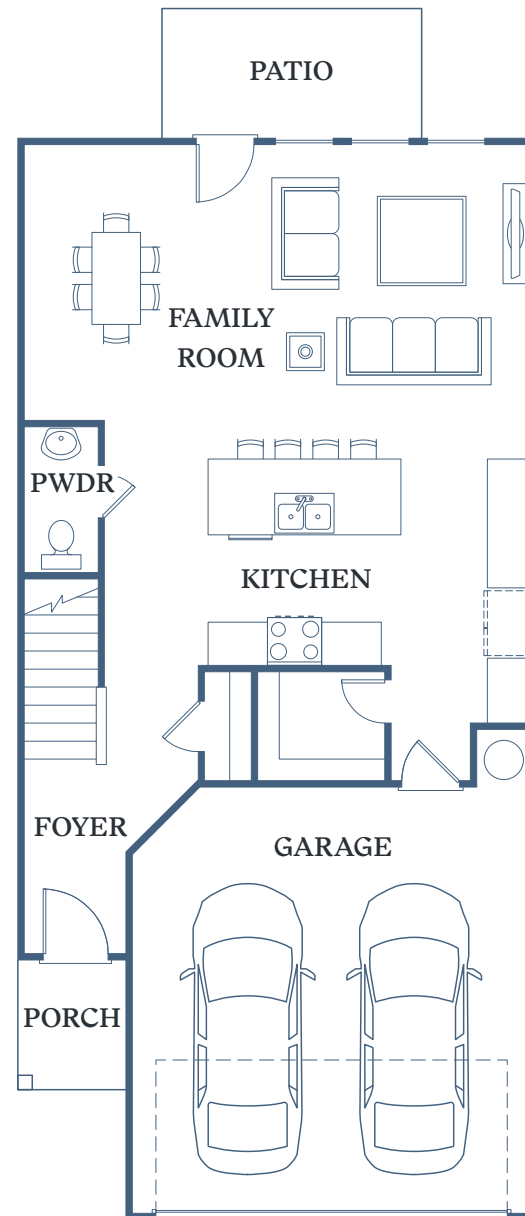

TESSA

BARROW CROSSING

EVERGREEN

3 BED
2.5 BATH
1,852 SF

116 Dolcetto Drive
Winder, GA 30680

TessaBarrowCrossing.com

1ST FLOOR

2ND FLOOR

Information is believed to be accurate, but not warranted. Specification, pricing and availability are subject to change without notice. See agent for details. Artist's renderings and floorplans are approximate only and are not meant to be exact depictions of the unit. Drawings are not to scale. Your selected floorplan may vary from this illustration due to design configuration and architectural styling. Not all features are available in every apartment. All square footages are approximate.