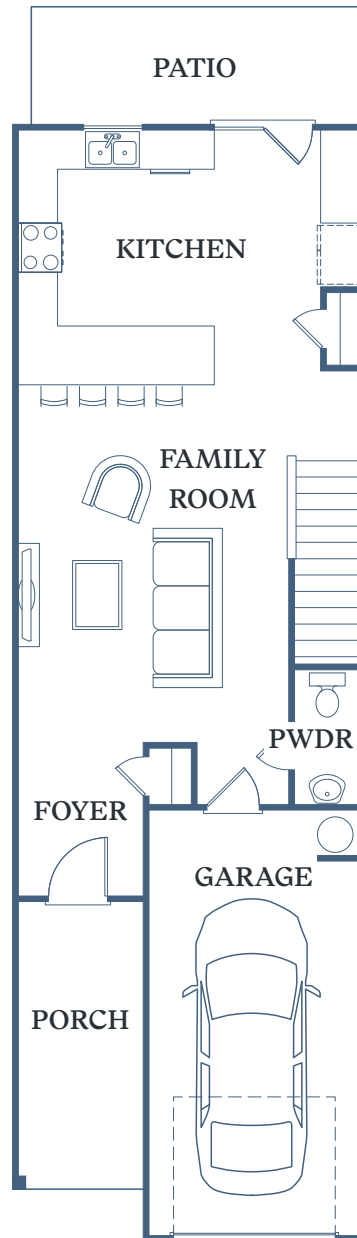

# TESSA

BARROW CROSSING

## GRAYSON

2 BED + OFFICE

2.5 BATH

1,628 SF

116 Dolcetto Drive  
Winder, GA 30680

TessaBarrowCrossing.com

1<sup>ST</sup> FLOOR

2<sup>ND</sup> FLOOR

Information is believed to be accurate, but not warranted. Specification, pricing and availability are subject to change without notice. See agent for details. Artist's renderings and floorplans are approximate only and are not meant to be exact depictions of the unit. Drawings are not to scale. Your selected floorplan may vary from this illustration due to design configuration and architectural styling. Not all features are available in every apartment. All square footages are approximate.