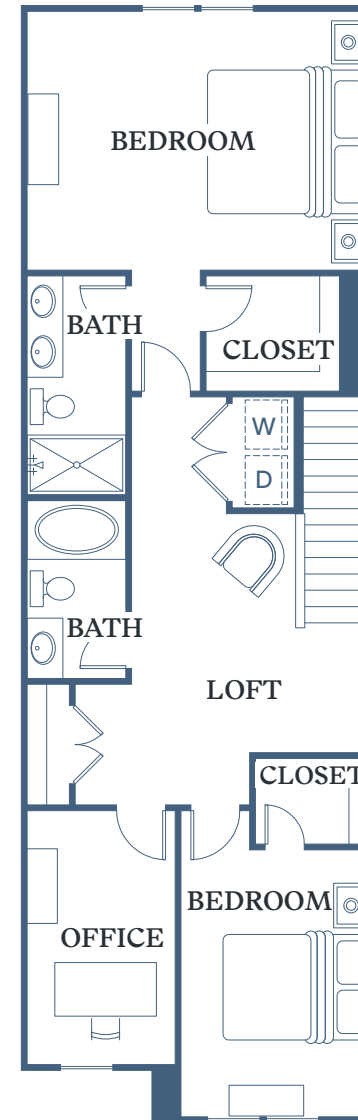

# TESSA

BARROW CROSSING

## GRAYSON

2 BED + OFFICE

2.5 BATH

1,628 SF

116 Dolcetto Drive  
Winder, GA 30680

TessaBarrowCrossing.com

1<sup>ST</sup> FLOOR

2<sup>ND</sup> FLOOR

Information is believed to be accurate, but not warranted. Specification, pricing and availability are subject to change without notice. See agent for details. Artist's renderings and floorplans are approximate only and are not meant to be exact depictions of the unit. Drawings are not to scale. Your selected floorplan may vary from this illustration due to design configuration and architectural styling. Not all features are available in every apartment. All square footages are approximate.