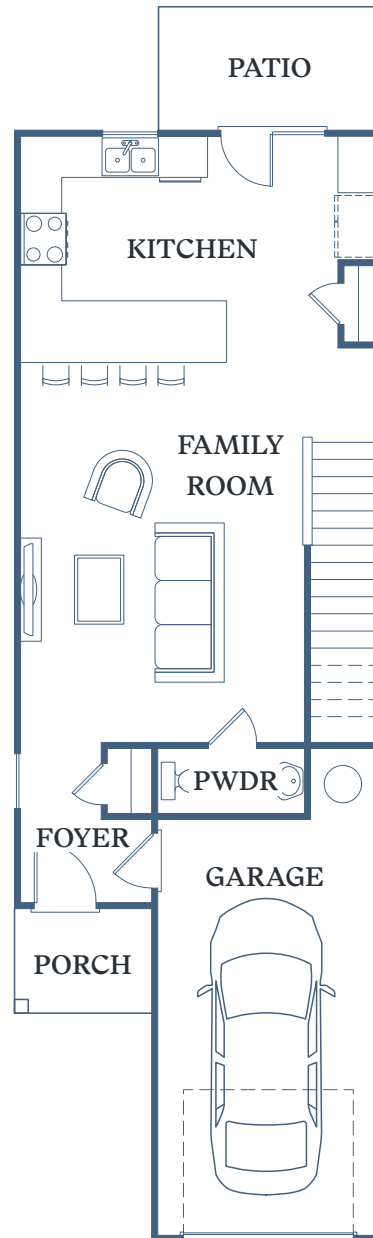

# TESSA

BARROW CROSSING

## MONROE

2 BED + OFFICE

2.5 BATH

1,477 SF

116 Dolcetto Drive  
Winder, GA 30680

TessaBarrowCrossing.com

1<sup>ST</sup> FLOOR

2<sup>ND</sup> FLOOR

Information is believed to be accurate, but not warranted. Specification, pricing and availability are subject to change without notice. See agent for details. Artist's renderings and floorplans are approximate only and are not meant to be exact depictions of the unit. Drawings are not to scale. Your selected floorplan may vary from this illustration due to design configuration and architectural styling. Not all features are available in every apartment. All square footages are approximate.