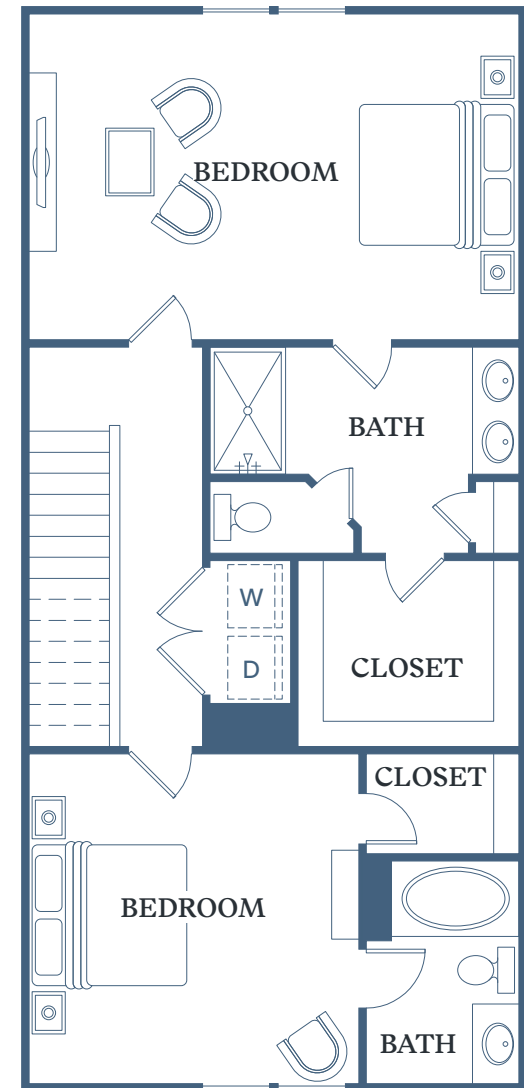

TESSA

BARROW CROSSING

RUSSELL

2 BED
2.5 BATH
1,364 SF

116 Dolcetto Drive
Winder, GA 30680

TessaBarrowCrossing.com

1ST FLOOR

2ND FLOOR

Information is believed to be accurate, but not warranted. Specification, pricing and availability are subject to change without notice. See agent for details. Artist's renderings and floorplans are approximate only and are not meant to be exact depictions of the unit. Drawings are not to scale. Your selected floorplan may vary from this illustration due to design configuration and architectural styling. Not all features are available in every apartment. All square footages are approximate.