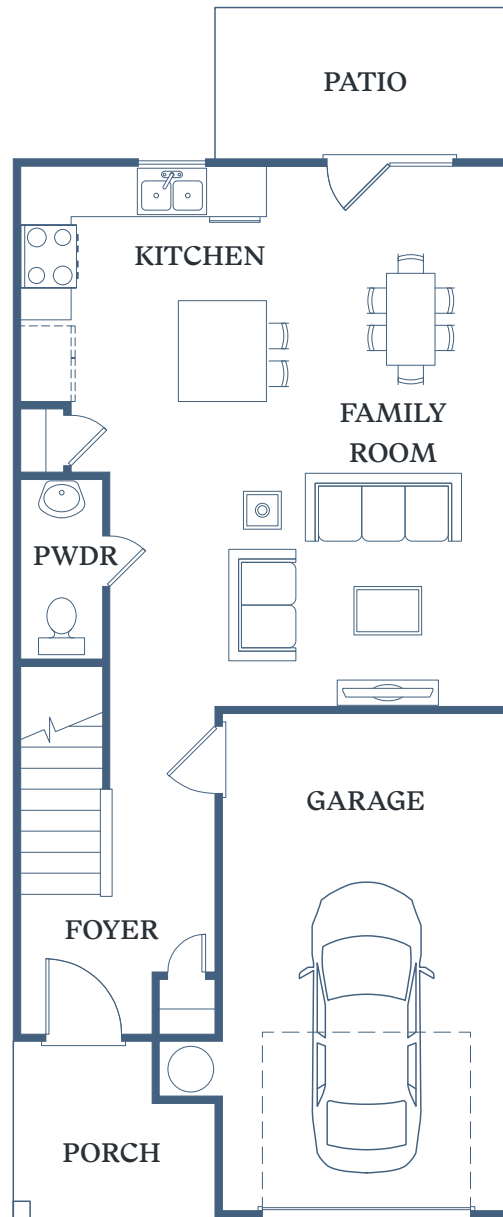

TESSA

BARROW CROSSING

RUSSELL

2 BED
2.5 BATH
1,364 SF

116 Dolcetto Drive
Winder, GA 30680

TessaBarrowCrossing.com

1ST FLOOR

2ND FLOOR

Information is believed to be accurate, but not warranted. Specification, pricing and availability are subject to change without notice. See agent for details. Artist's renderings and floorplans are approximate only and are not meant to be exact depictions of the unit. Drawings are not to scale. Your selected floorplan may vary from this illustration due to design configuration and architectural styling. Not all features are available in every apartment. All square footages are approximate.