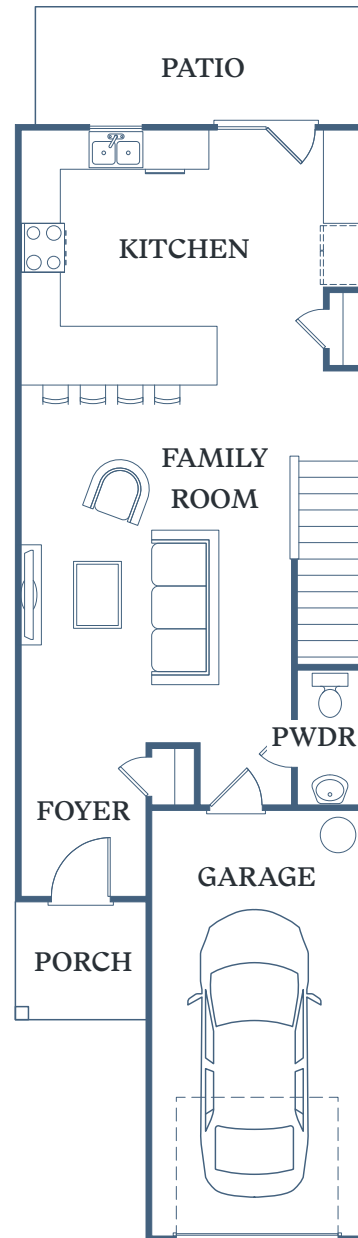

# TESSA

BARROW CROSSING

## WINDSOR

2 BED  
2.5 BATH  
1,503 SF

116 Dolcetto Drive  
Winder, GA 30680

TessaBarrowCrossing.com

1<sup>ST</sup> FLOOR

2<sup>ND</sup> FLOOR

Information is believed to be accurate, but not warranted. Specification, pricing and availability are subject to change without notice. See agent for details. Artist's renderings and floorplans are approximate only and are not meant to be exact depictions of the unit. Drawings are not to scale. Your selected floorplan may vary from this illustration due to design configuration and architectural styling. Not all features are available in every apartment. All square footages are approximate.