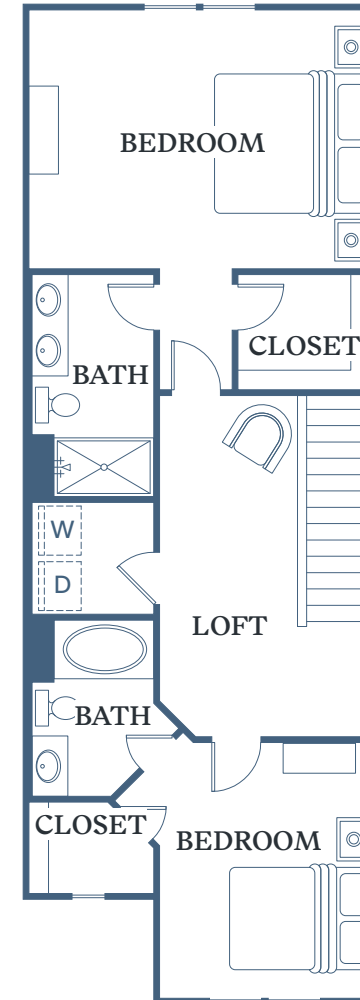

# TESSA

BARROW CROSSING

## WINDSOR

2 BED  
2.5 BATH  
1,503 SF

116 Dolcetto Drive  
Winder, GA 30680

TessaBarrowCrossing.com

1<sup>ST</sup> FLOOR

2<sup>ND</sup> FLOOR

Information is believed to be accurate, but not warranted. Specification, pricing and availability are subject to change without notice. See agent for details. Artist's renderings and floorplans are approximate only and are not meant to be exact depictions of the unit. Drawings are not to scale. Your selected floorplan may vary from this illustration due to design configuration and architectural styling. Not all features are available in every apartment. All square footages are approximate.