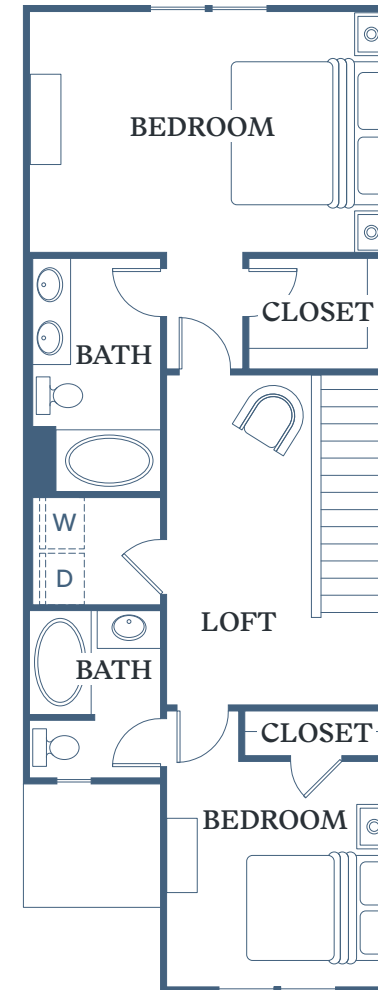

TESSA

BARROW CROSSING

YORKSHIRE

2 BED
2.5 BATH
1,375 SF

116 Dolcetto Drive
Winder, GA 30680

TessaBarrowCrossing.com

1ST FLOOR

2ND FLOOR

Information is believed to be accurate, but not warranted. Specification, pricing and availability are subject to change without notice. See agent for details. Artist's renderings and floorplans are approximate only and are not meant to be exact depictions of the unit. Drawings are not to scale. Your selected floorplan may vary from this illustration due to design configuration and architectural styling. Not all features are available in every apartment. All square footages are approximate.