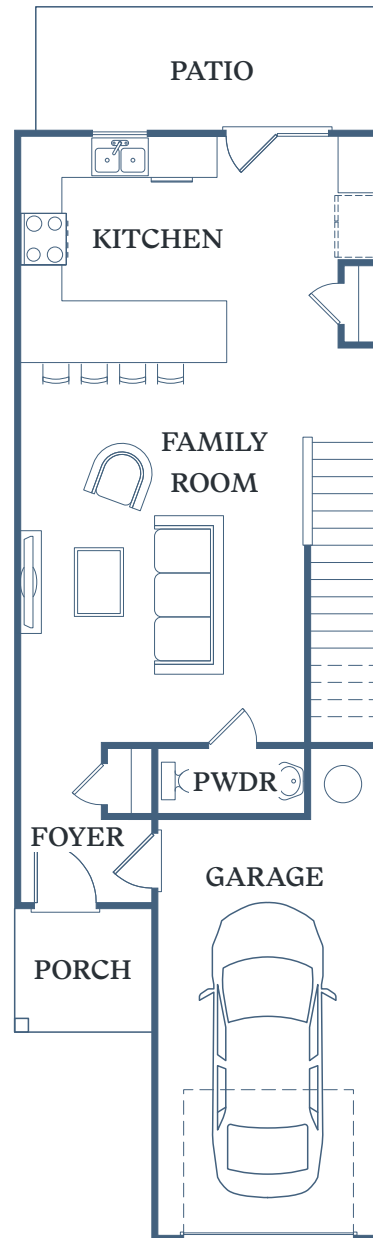

TESSA

BARROW CROSSING

YORKSHIRE

2 BED
2.5 BATH
1,375 SF

116 Dolcetto Drive
Winder, GA 30680

TessaBarrowCrossing.com

1ST FLOOR

2ND FLOOR

Information is believed to be accurate, but not warranted. Specification, pricing and availability are subject to change without notice. See agent for details. Artist's renderings and floorplans are approximate only and are not meant to be exact depictions of the unit. Drawings are not to scale. Your selected floorplan may vary from this illustration due to design configuration and architectural styling. Not all features are available in every apartment. All square footages are approximate.